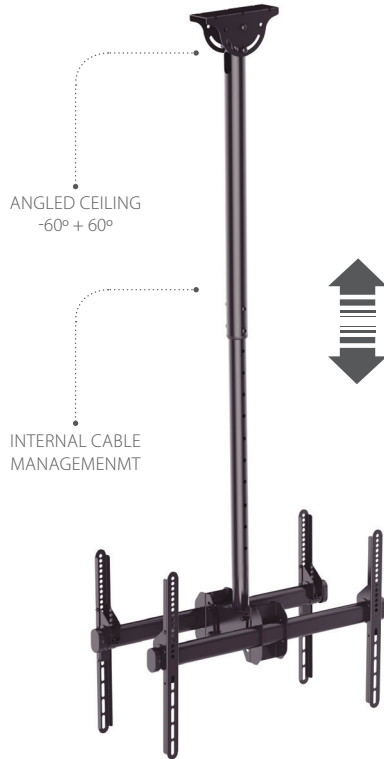

DISPLAY CEILING MOUNTS

281

EAN: 5603209002810

42"-90"

2
DISPLAYS

BACK TO BACK

360°
ROTATION

8 years
WARRANTY

FULL MOTION

DISPLAYS 42-90"

ROTATION 360°

TILT +5° -20° | SWIVEL +3° -3°

EXTENSION HEIGHT: 1060-1560MM

INTERNAL CABLE

MANAGEMENT

BLACK COLOR