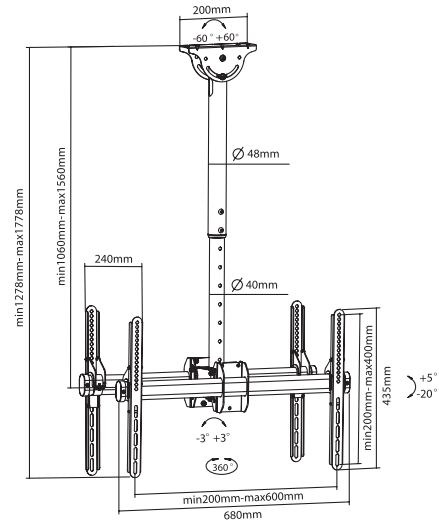

DISPLAY CEILING MOUNTS

281

EAN: 5603209002810

42"-90"

2
DISPLAYS

BACK TO BACK

360°
ROTATION

8 years
WARRANTY

FULL MOTION

DISPLAYS 42-90"

ROTATION 360°

TILT +5° -20° | SWIVEL +3° -3°

EXTENSION HEIGHT: 1060-1560MM

INTERNAL CABLE

MANAGEMENT

BLACK COLOR