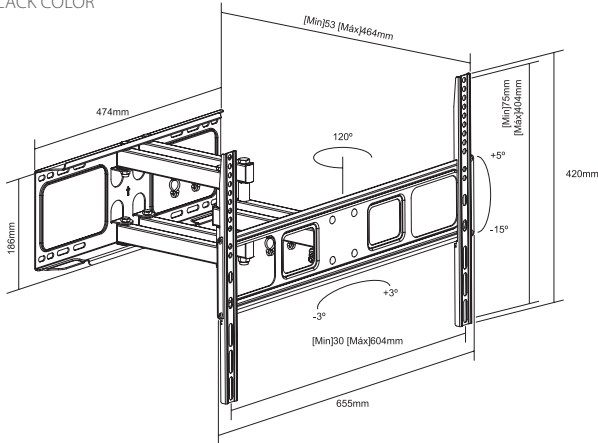

## 37"-70"

### DISPLAY WALL MOUNTS

## DISPLAYS 37-70"

ROTATION 120°

TILT +5° -15°

SWIVEL +3° -3°

BLACK COLOR

CABLE MANAGEMENT INCLUDED