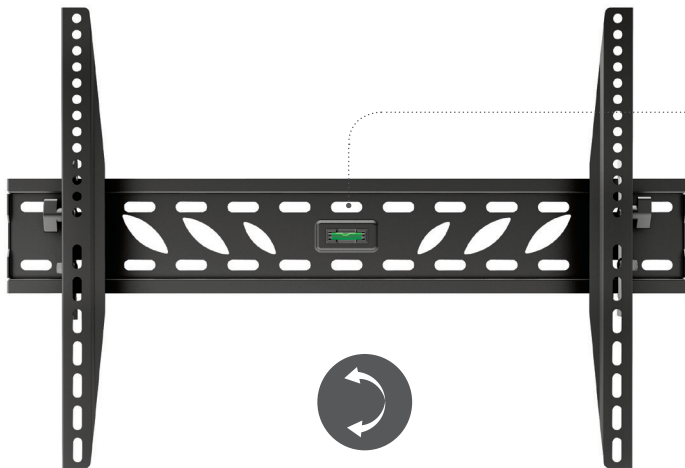

DISPLAY WALL MOUNTS

270

EAN: 5603209002704

42"-90"

TILT

DISPLAYS 42-90"

TILT +10° -15°

LEVEL TOOL INCLUDED

INCLUDED

BLACK COLOR