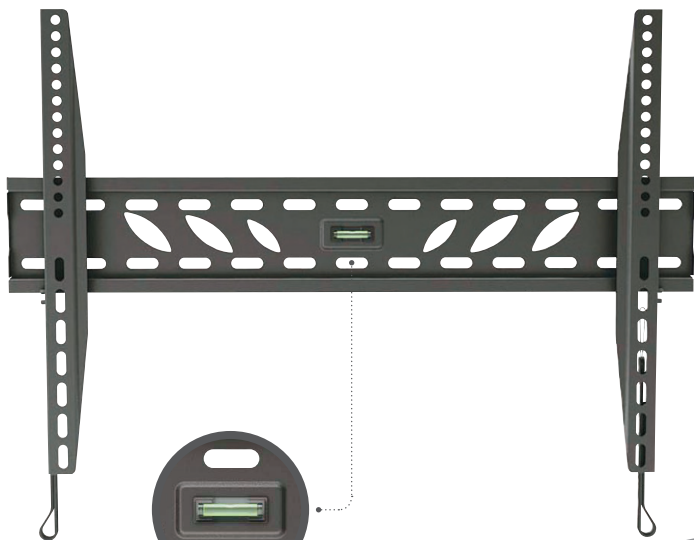

DISPLAY WALL MOUNTS

260

EAN: 5603209002605

42"-90"

FIXED

DISPLAYS 42-90"
LEVEL TOOL INCLUDED

BLACK COLOR

INCLUDED