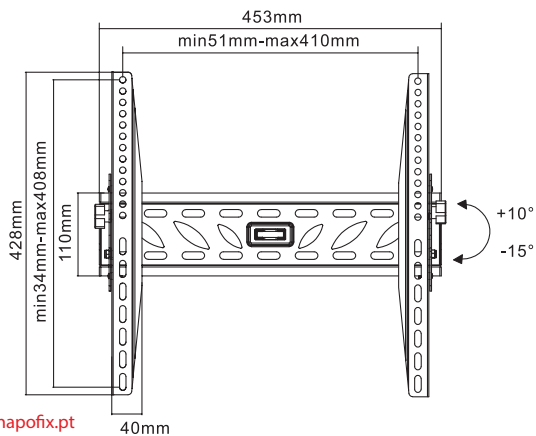

## 32"-65"

# TILT

DISPLAYS 32-65"

TILT +10° -15°

LEVEL TOOL INCLUDED

BLACK COLOR

INCLUDED