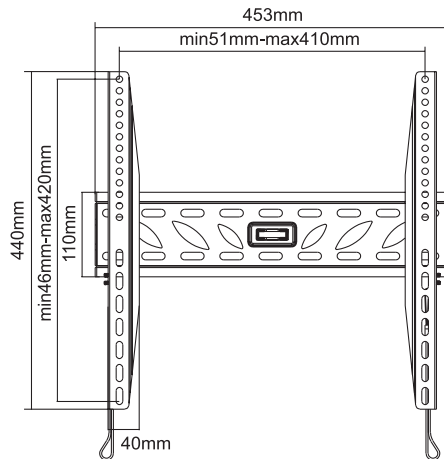

DISPLAY WALL MOUNTS

254

EAN: 5603209002544

32"-65"

FIXED

DISPLAYS 32-65"

LEVEL TOOL INCLUDED

BLACK COLOR