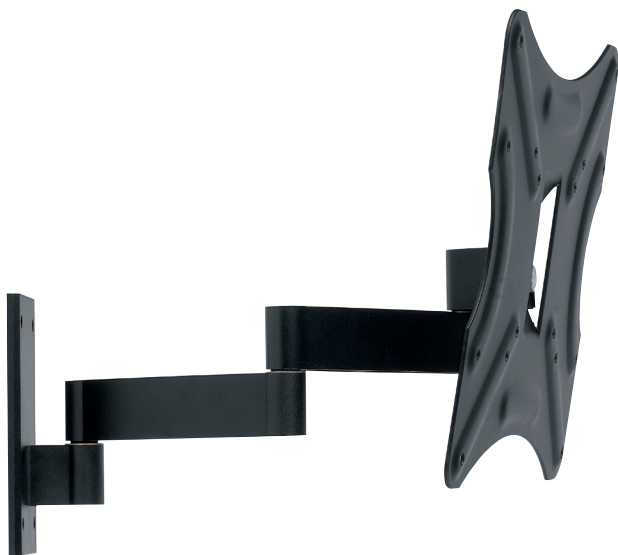

DISPLAY WALL MOUNTS

252

EAN: 5603209002520

21"-43"

FULL MOTION

DISPLAYS 21-43"

ROTATION 90° / 180°

TILT +20° -20°

BLACK COLOR