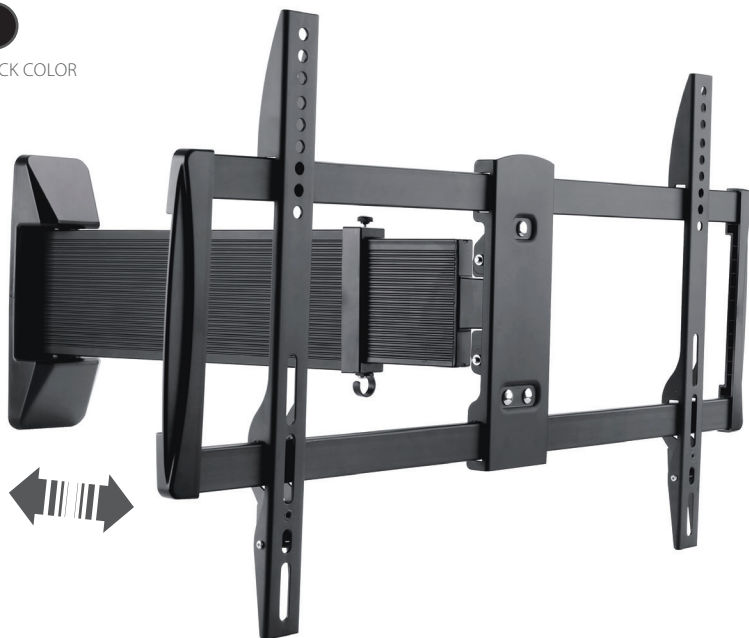

WALL MOUNTS

245

EAN: 5603209002452

37"-70"

BLACK COLOR

DISPLAYS 37-70"
EXTENSION: 45-680MM
TILT +8° -12°
ROTATION +90° -90°
LEVEL ADJUSTMENT -3° +3°
INTEGRATED CABLE MANAGEMENT