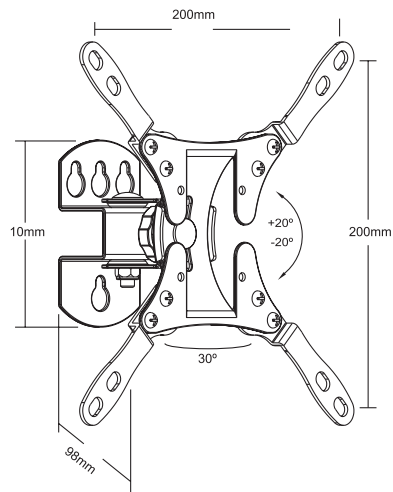

## 13"-43"

# FULL MOTION

**DISPLAYS 13-43"**

ROTATION 30° | TILT +20° -20°

MOUNTING PROFILE 98MM

BLACK COLOR